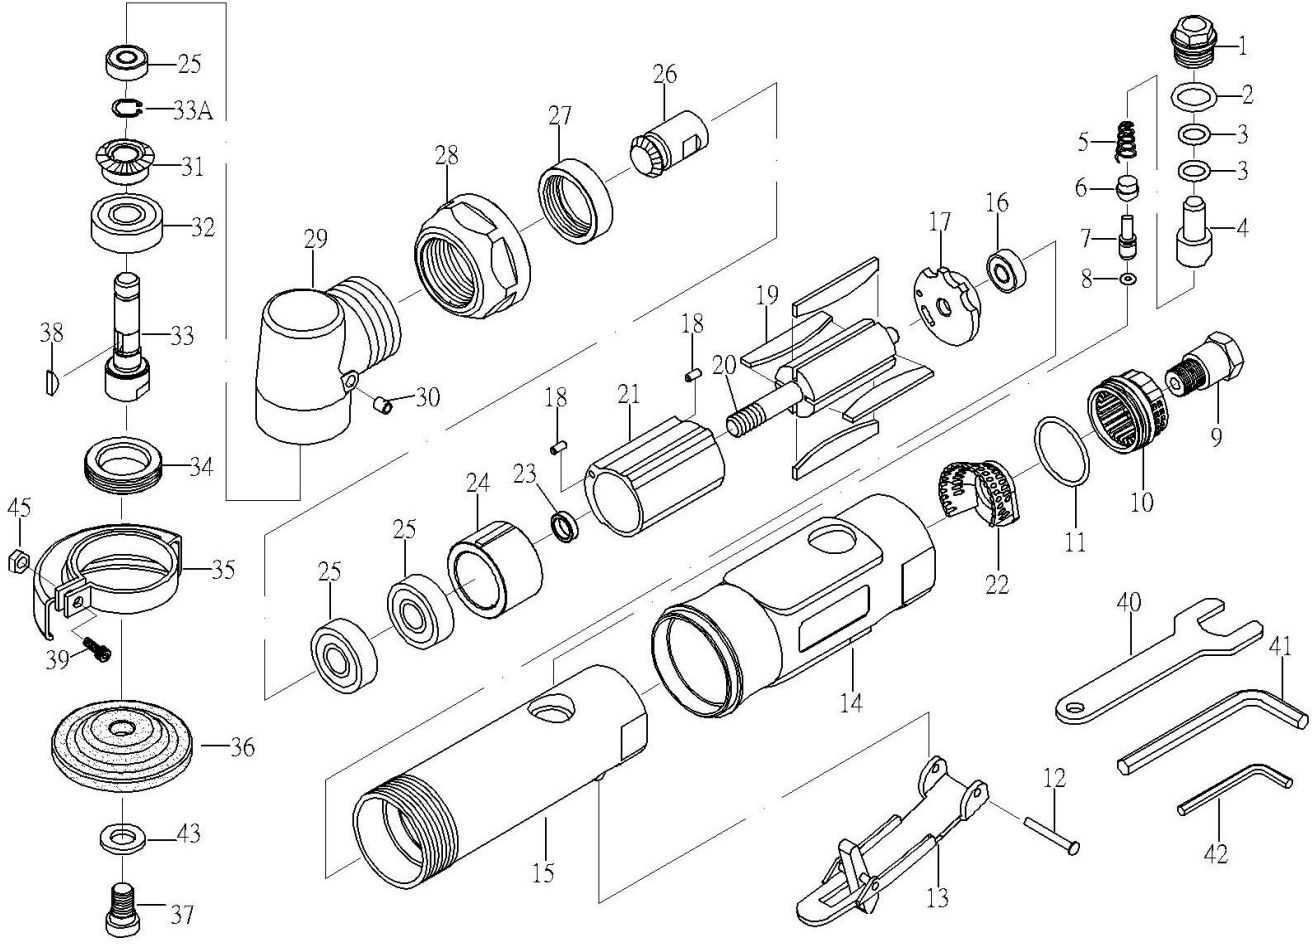

# OS-230 GAV HAVALI MİNİ TAŞALAMA

NO.	PARÇA ADI	ADET	NO.	PARÇA ADI	ADET
01	SCREW	1	24	FRONT PLATE	1
02	O-RING	1	25	BEARING(608ZZ)	3
03	O-RING	2	26	BEVEL GEAR	1
04	AIR REGULATOR	1	27	NUT	1
05	SPRING	1	28	CLAMP NUT	1
06	VALVE STEM BUSHING	1	29	ANGLE HOUSING	1
07	VALVE STEM	1	30	OIL CUP	1
08	O-RING	1	31	BEVEL GEAR	1
09	AIR INLET	1	32	BEARING (6000ZZ)	1
10	EXHAUST SLEEVE	1	33	SHAFT	1
11	O-RING	1	33A	SNAP RING	1
12	SPRING PIN	1	34	CLAMP NUT	1
13	LEVER	1	35	DISC COVER	1
14	PROTECTING RUBBER	1	36	DISC WHEEL	1
15	HOUSING	1	37	DISC SCREW	1
16	BEARING(696ZZ)	1	38	KEY	1
17	REAR PLATE	1	39	SCREW (M4*16)	1
18	PIN	2	40	STOP SPANNER 14M/M	1
19	ROTOR BLADE	4	41	HEX 5M/M	1
20	ROTOR	1	42	HEX 3M/M	1
21	CYLINDER	1	43	WASHER	1
22	CONE MUFFLER	1	45	NUT (M4)	1
23	BEARING SPACER	1			